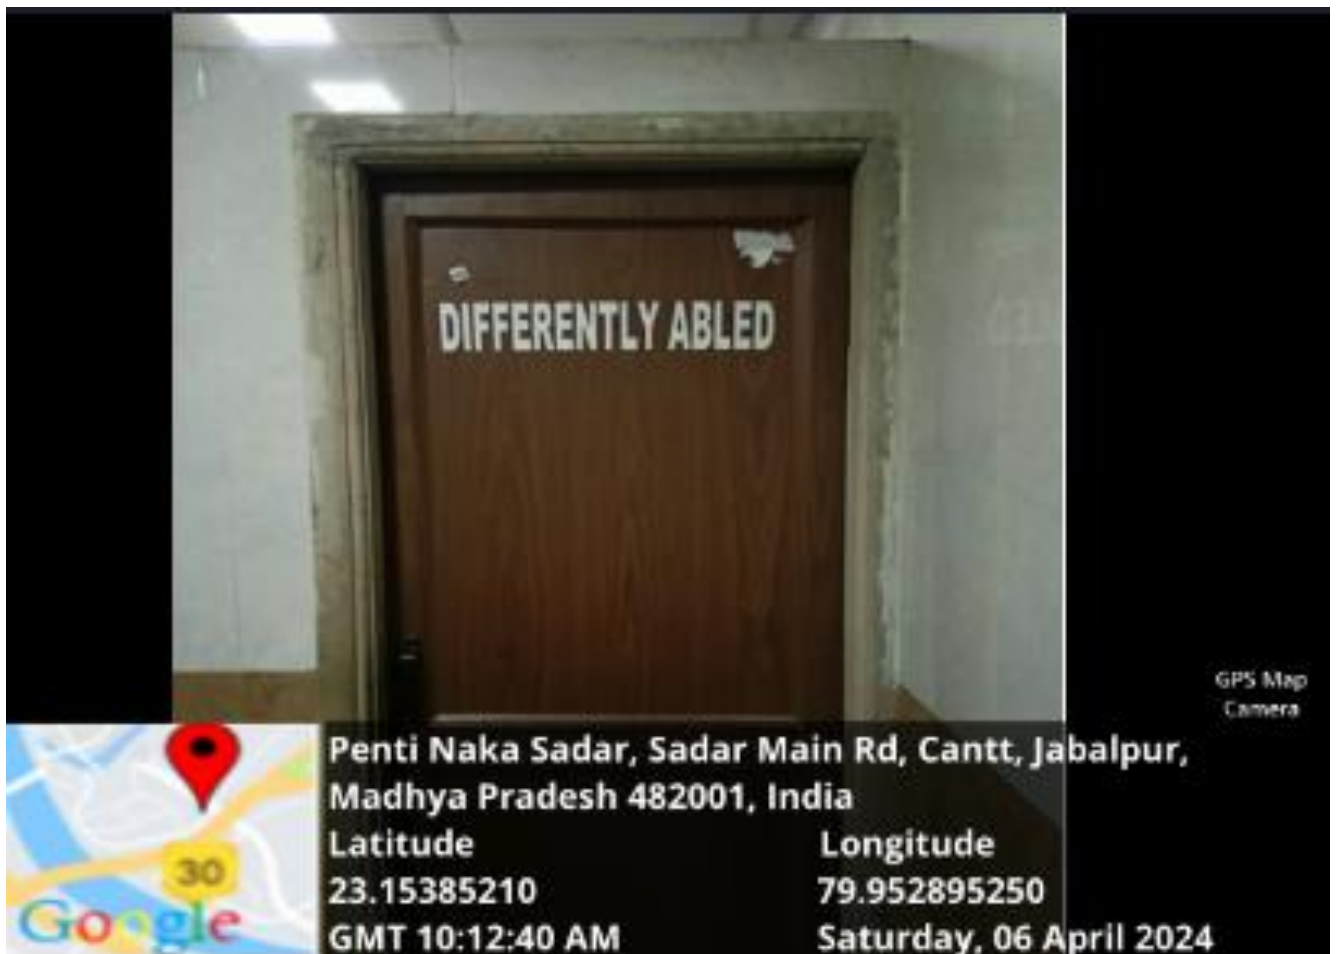

ST. ALOYSIUS' COLLEGE

(AUTONOMOUS), JABALPUR(M.P.)

Reaccredited 'A+' Grade by NAAC (CGPA 3.68/4.00)

College with Potential for Excellence (CPE) by UGC

DST-FIST Supported & Star College Scheme by DBT.

Environmental Consciousness and Sustainability

7.1.7 Differently-abled (Divyangjan) friendly

Disabled-friendly Washrooms